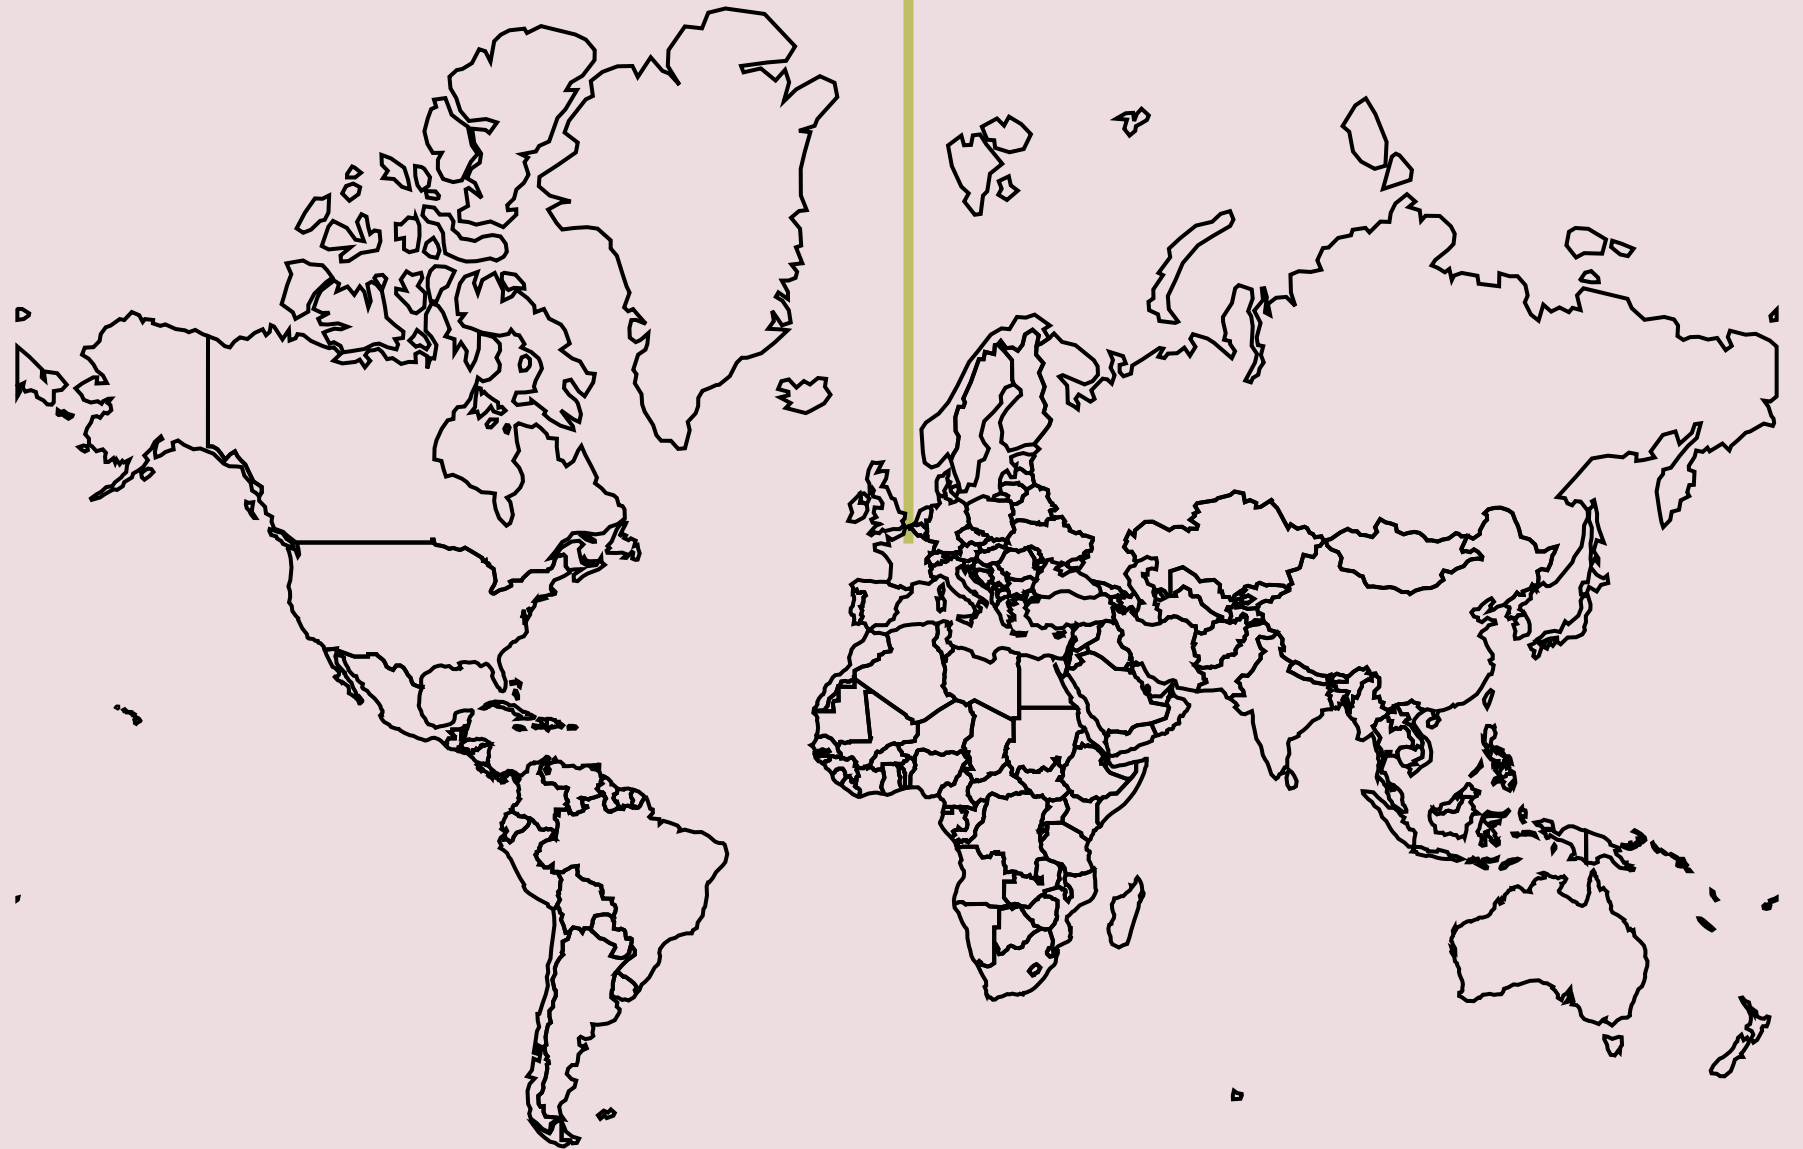

Karate 1 Premier League 2025

Click on website and map at bottom. For all events visit gbud.in/w7f

Months

J

F

M

A

M

J

J

A

S

O

N

D

Sports

Karate 1 Premier League

Karate

Paris, France

Fri, 24 Jan to Sun, 26 Jan

[https://www.wkf.net/...](https://www.wkf.net/)

Open Street Map

Google Map

Jan

Su	M	T	W	T	F	Sa
			1	2	3	4
5	6	7	8	9	10	11
12	13	14	15	16	17	18
19	20	21	22	23	24	25
26	27	28	29	30	31	

<https://gbud.in/w7f>